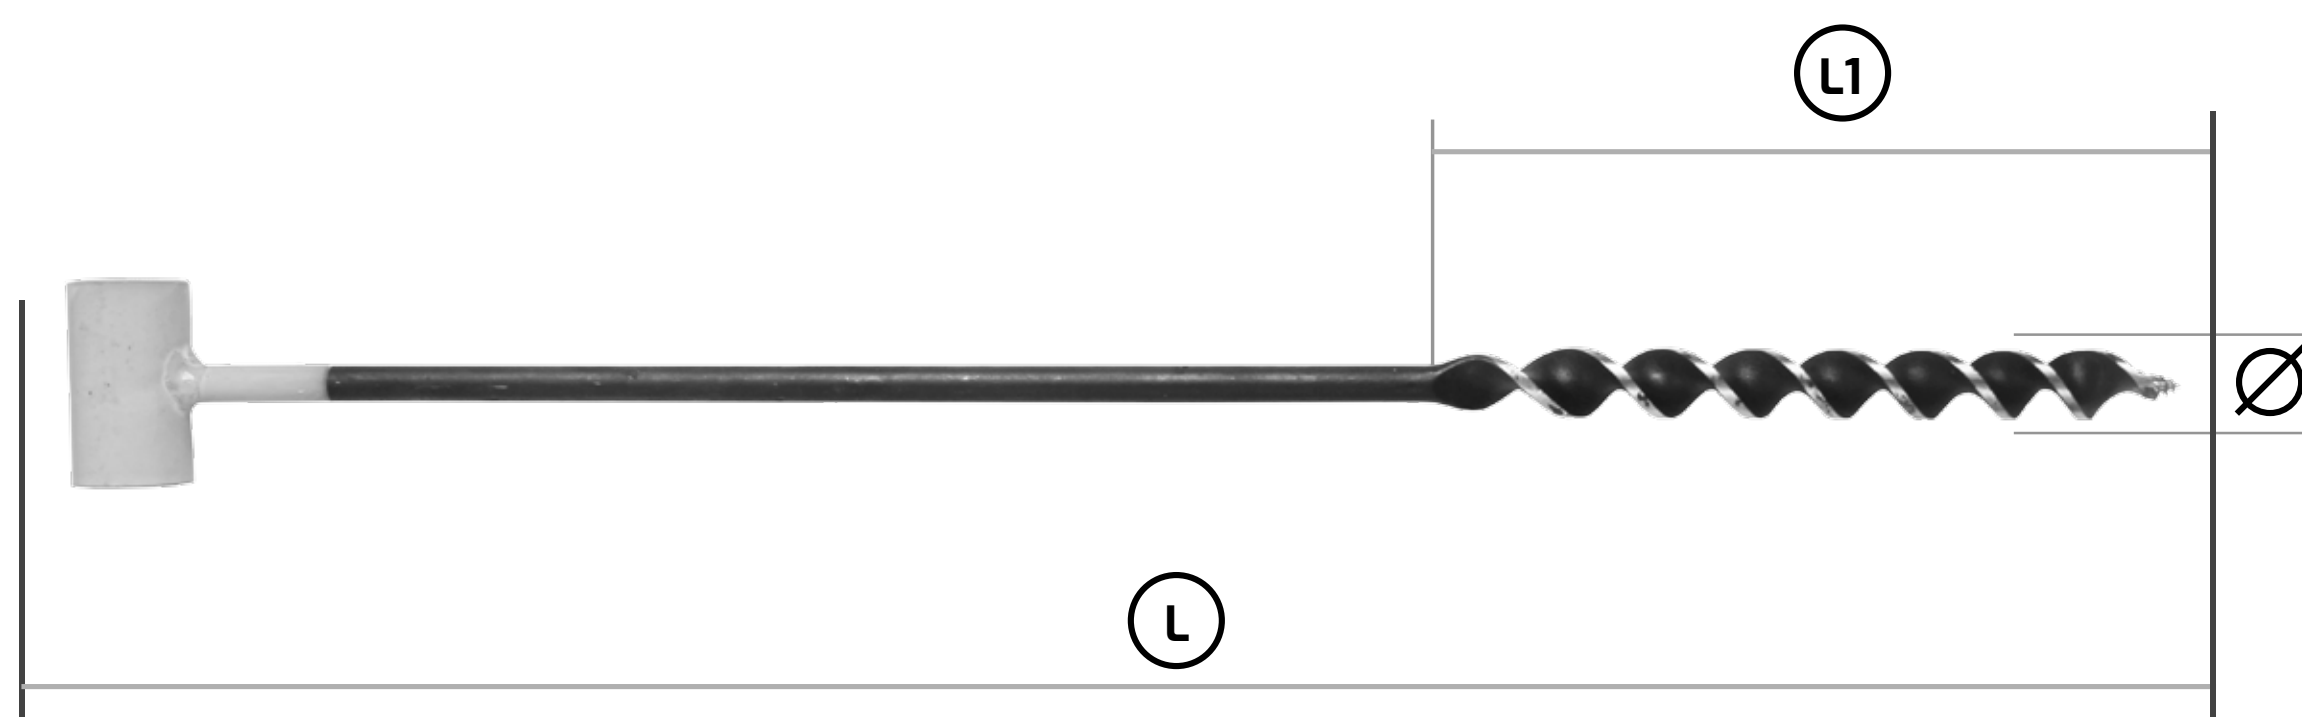

BYB

OTHER
**EYE-HANDLE
HAND AUGER**

10 different
sizes

TECHNICAL MEASURES

Lmm 560

L1mm 170

| Ø" | Ømm | Cod. N° | Pack |
|--------|-------|---------|------|
| 1/2 | 12,70 | 018008 | 1 |
| 9/16 | 14,29 | 018009 | |
| 5/8 | 15,88 | 018010 | |
| 11/16 | 17,46 | 018011 | |
| 3/4 | 19,05 | 018012 | |
| 13/16 | 20,64 | 018013 | |
| 7/8 | 22,23 | 018014 | |
| 15/16 | 23,81 | 018015 | |
| 1 | 25,40 | 018016 | |
| 1 1/16 | 26,99 | 018017 | |